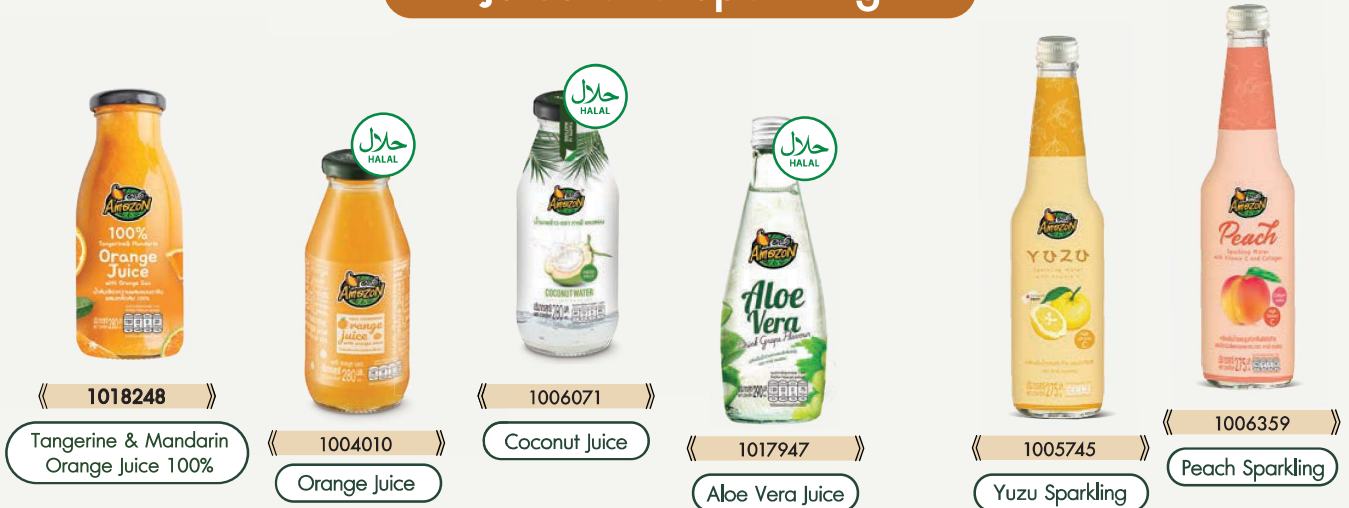

Juice and Sparkling

CODE	PRODUCT DESCRIPTION	SHELF LIFE (Days)	PCS /CTN (Box)	PACKING SIZE /CTN	N.W.(KG) /CTN	G.W.(KG) /CTN	CARTON SIZE (CM.)	CARTON CBM	ON PALLET			CARTON LOAD	
									CTN x Pallet	1x20' (CTNS) 28 CBM	1x40' (CTNS) 56 CBM	1x20' (CTNS) 28 CBM	1x40' (CTNS) 56 CBM
1017491	Amazon Black RTD	365	24	200ML x 24BOTTLES	4.89	5.70	33x22x14.4	0.0100	130	1300	2600	1700	3400
1017671	Amazon Espresso RTD	365	24	200ML x 24BOTTLES	4.99	5.80	33x22x14.4	0.0069	130	1300	2600	1700	3400
1017672	Amazon Latte RTD	365	24	200ML x 24BOTTLES	4.89	5.7	33x22x14.4	0.0083	130	1300	2600	1700	3400
1017669	Amazon Black No Sugar RTD	365	24	200ML x 24BOTTLES	4.83	5.6	33x22x14.4	0.0069	130	1300	2600	1700	3400
1017670	Amazon Black Honey Lemon RTD	365	24	200ML x 24BOTTLES	4.91	5.7	33x22x14.4	0.0095	130	1300	2600	1700	3400
1018248	Tangerine & Mandarin Orange Juice 100%	240	12	280ML x 12BOTTLES	3.6	5.6	19.5x25.8x15.1	0.0076	100	1000	2000	-	-
1004010	Amazon Orange Juice	240	24	280ML x 24BOTTLES	7.20	11.31	28x40x17	0.0190	60	600	1200	1568	3360
1006071	Coconut Water Café Amazon Brand	365	12	280ML x 12BOTTLES	5.40	5.56	20x26.5x16.5	0.0083	100	1000	2100	3003	6435
1017947	Amazon Aloe Vera With Grape Flavor	365	24	290ML x 24BOTTLES	6.96	13	29x43x19	0.0240	42	420	840	1392	2848
1005745	Yuzu Sparkling Café Amazon Brand	365	12	275ML x 12BOTTLES	3.30	5.90	18x23.5x22.5	0.0095	125	1250	2500	3200	6630
1006359	Peach Sparkling Café Amazon Brand	270	12	275ML x 12BOTTLES	3.30	5.90	18x23.5x22.5	0.0095	125	1250	2500	3200	6630